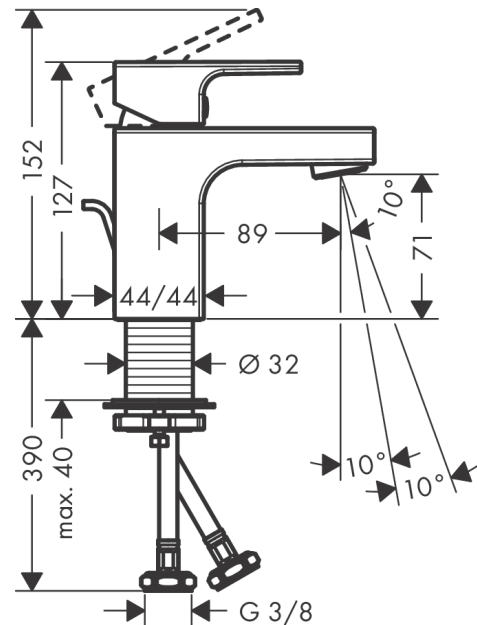

### product features

- consists of: single lever basin mixer, waste set
- ComfortZone 70
- projection 89 mm
- spray type: normal spray
- swiveling spray former
- maximum flow rate at 3 bar: 5 l/min
- ceramic cartridge
- temperature limitation adjustable
- with isolated water conduction - without contact with nickel and lead
- suitable for continuous flow water heaters
- pop-up waste set G 1¼
- material waste set: synthetic
- connection type: G ¾ connections
- connection dimension: DN15

## Scale drawing

**Vernis Shape**  
**Single lever basin mixer 70 with pop-up waste set**  
 Surfaces: **Matt Black**    Article Number: **71560670**